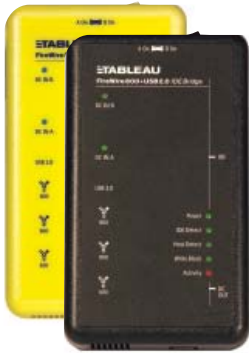

Solutions for the Digital Evidence Lifecycle®

T5 & T5-RW IDE

T3u SATA

T4 SCSI

T35e & T35e-RW SATA/IDE

Raising the Bar: The Tableau Classic Family

Tableau's Classic Family of forensic bridges (a.k.a. "write-blockers") are compatible with MS-Windows, Linux, and MAC OS X operating systems. These high-performing, easy to use, and highly reliable products work seamlessly with all popular forensic tools and acquisition methodologies. Each product in the Classic Family is optimized for a specific I/O interface (see table).

	IDE	SATA	SCSI
T35e	✓	✓	
T35e-RW	✓	✓	
T3u		✓	
T5	✓		
T5-RW	✓		
T4			✓

AN INTEGRAL COMPONENT OF FORENSIC TOOLKITS

Today's forensic professionals face an increasingly complex set of data acquisition process challenges. Acquisition tools must work without failure. As a key component of leading forensic bridge toolkits or as a standalone product, more forensic professionals rely on the Tableau Classic Family than on any other brand.

TWO NEW ADDITIONS TO A CLASSIC FAMILY

Tableau's newest members of the Classic Family, the T35e Forensic SATA/IDE Bridge, offers examiners support for both SATA and IDE drive acquisition in a single, innovative, classic-sized product. The T35e Forensic SATA/IDE Bridge is available in familiar black (read only) and yellow (user selectable read only or read/write) product models.

HIGH PERFORMANCE, GUARANTEED

Each Classic Family bridge offers host interface flexibility through dual FireWire 800, FireWire 400, and USB 2.0 connections. All Classic Family products share a common input power supply, eliminating the need for multiple supplies within a forensic kit. Operational status is easily observed through integrated status LEDs showing: Power, Device Detect, Host Detect, Write Block, and Device Activity.